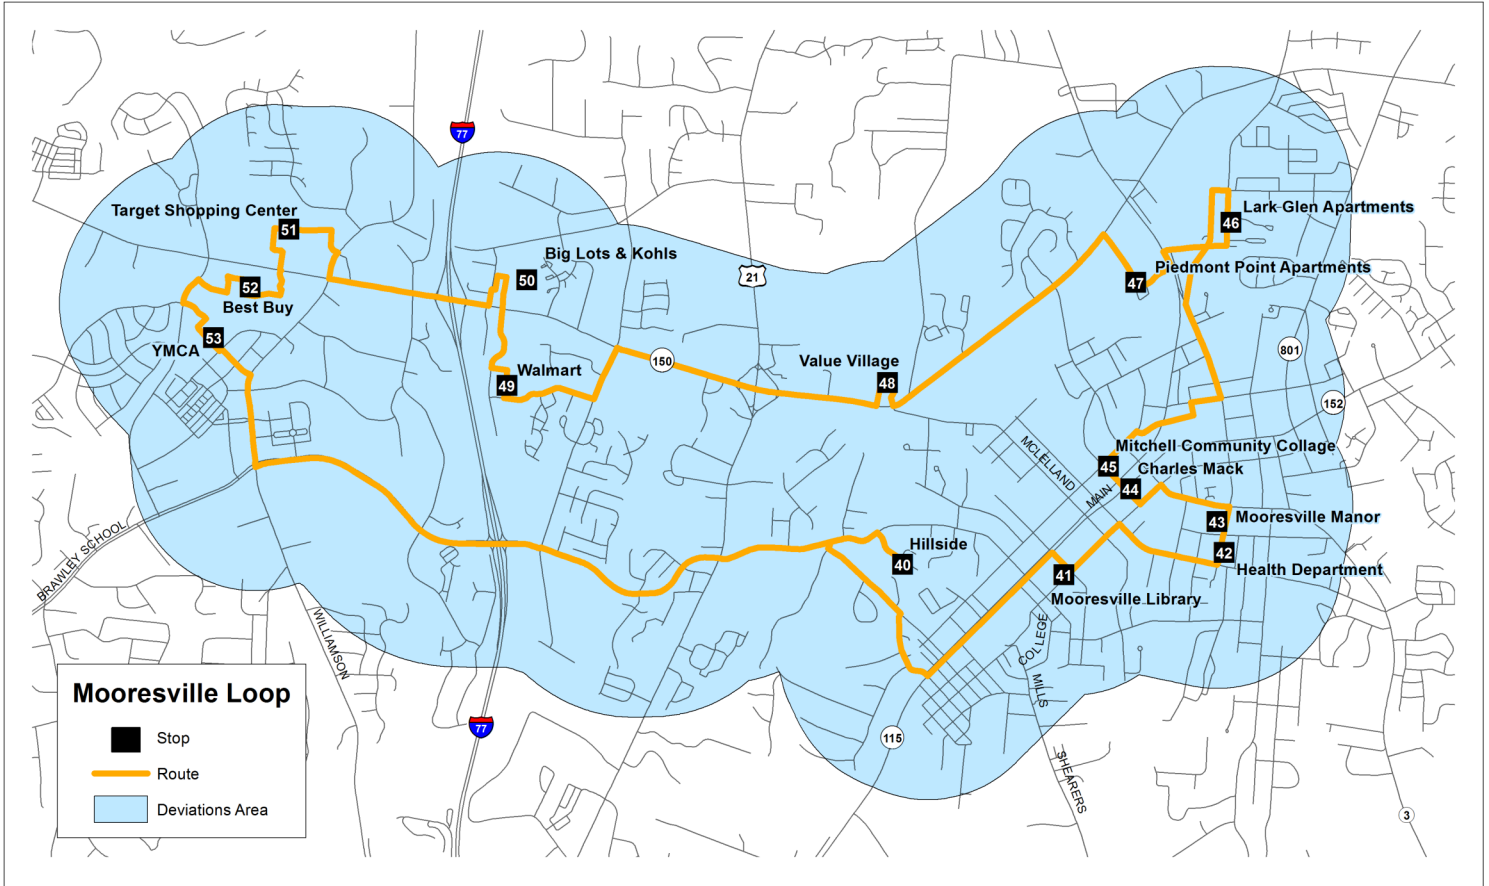

Mooresville main

Stop	Time	Time	Time	Time	Time	Time	Time	Time
40 Hillside		8:00 AM	9:20 AM	10:50 AM	12:30 PM	2:25 PM	4:10 PM	6:05 PM
41 Mooresville Library		8:07 AM	9:27 AM	10:57 AM	12:37 PM	2:32 PM	4:17 PM	6:12 PM
42 Health Department		8:12 AM	9:32 AM	11:02 AM	12:42 PM	2:37 PM	4:22 PM	6:17 PM
43 Mooresville Manor		8:16 AM	9:36 AM	11:06 AM	12:46 PM	2:41 PM	4:26 PM	6:21 PM
44 Charles Mack		8:20 AM	9:40 AM	11:12 AM	12:52 PM	2:47 PM	4:32 PM	6:25 PM
45 Mitchell Community Collage	7:10 AM	8:25 AM	9:45 AM	11:16 AM	12:58 PM	2:53 PM	4:38 PM	6:30 PM
46 Lark Glen Apartments	7:15 AM	8:30 AM	9:50 AM	11:20 AM	1:04 PM	2:59 PM	4:44 PM	6:35 PM
47 Piedmont Point Apartments	7:20 AM	8:35 AM	9:55 AM	11:25 AM	1:11 PM	3:06 PM	4:51 PM	6:40 PM
48 Value Village	7:23 AM	8:40 AM	10:00 AM	11:32 AM	1:21 PM	3:16 PM	5:01 PM	
49 Walmart	7:26 AM	8:45 AM	10:05 AM	11:41 AM	1:31 AM	3:26 PM	5:11 PM	
Reset								
50 Big Lots & Kohls	7:30 AM	8:50 AM	10:25 AM	12:00 PM	1:50 PM	3:35 PM	5:30 PM	
51 Target Shopping Center	7:40 AM	9:00 AM	10:30 AM	12:07 PM	2:02 PM	3:47 PM	5:42 PM	
52 Best Buy	7:45 AM	9:05 AM	10:35 AM	12:13 PM	2:08 PM	3:53 PM	5:48 PM	
53 YMCA	7:50 AM	9:10 AM	10:40 AM	12:20 PM	2:15 PM	4:00 PM	5:55 PM	
Total Loop Time		1 Hour 10 Min	1 Hour 20 Min	1 Hour 30 Min	1 Hour 45 Min	1 Hour 45 Min	1 Hour 45 Min	1 Hour 45 Min